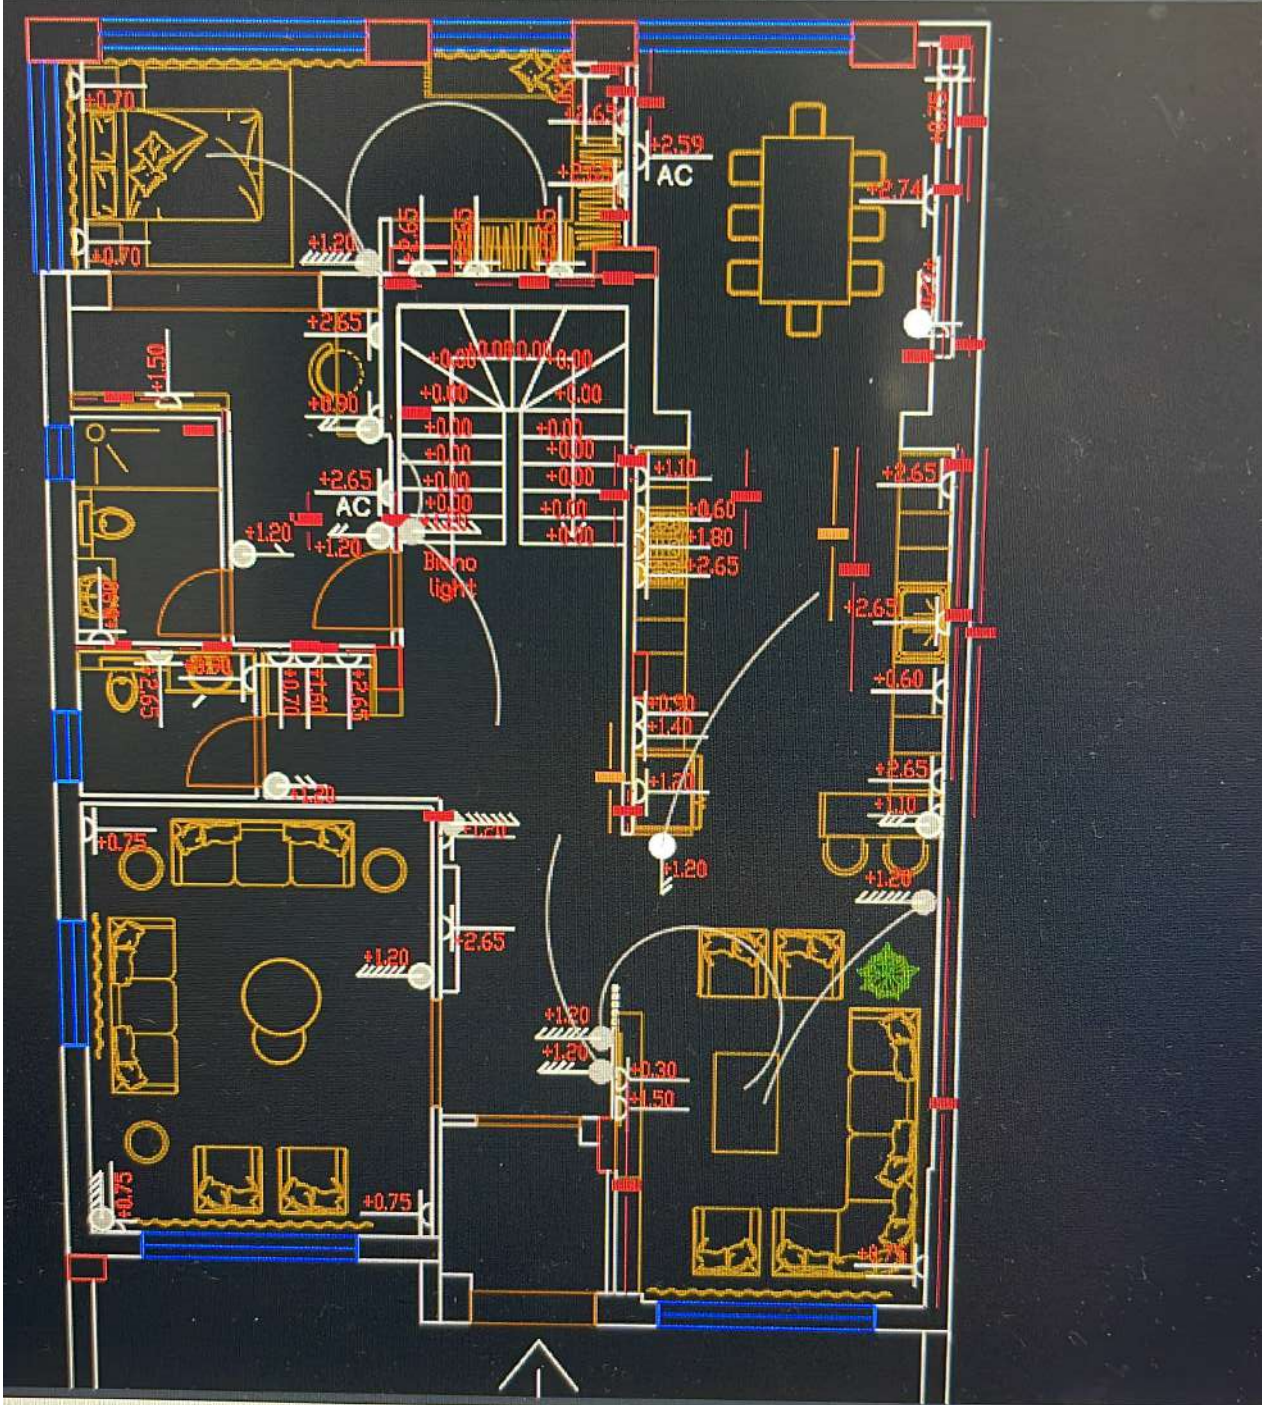

m
let
ray

A Text
Dimension
Annotation

Layer Properties

0

Layers