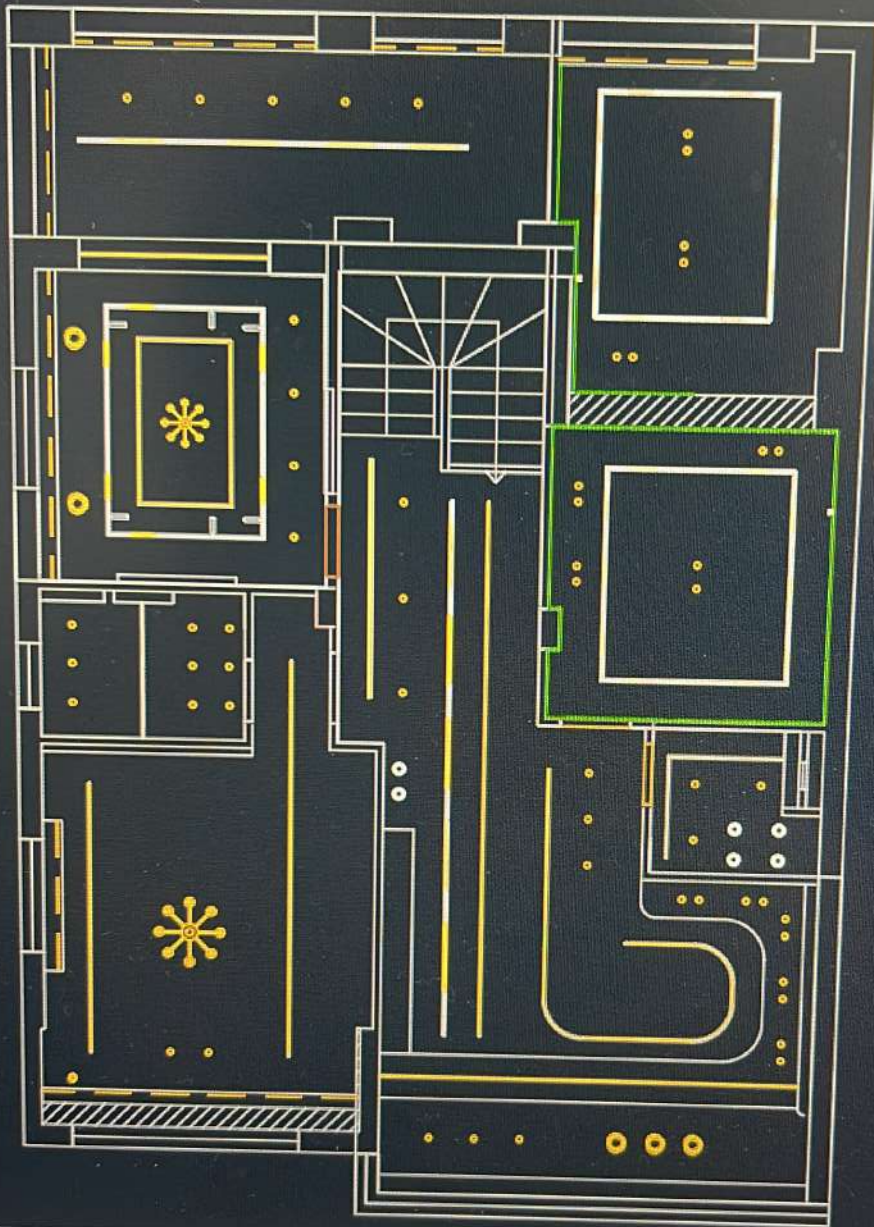

command

Layout2 / + /

Windows taskbar with Start button, Search bar, and application icons.

Layer Properties Layers Insert Match Properties Block

Search

Share

Manage Output Add-ins Collaborate Express Tools Featured Apps

Search

m
let
ray

A Text
Dimension
Annotation

Layer Properties

0

Layers

Trim Fillet Array **A** Text Dimension Layer Properties Layers 0

Search

Rotate Trim
Mirror Fillet
Scale Array

A Text
Dimension

Layer Properties
0

Modify

Annotation

Layers

Search

Amer
design